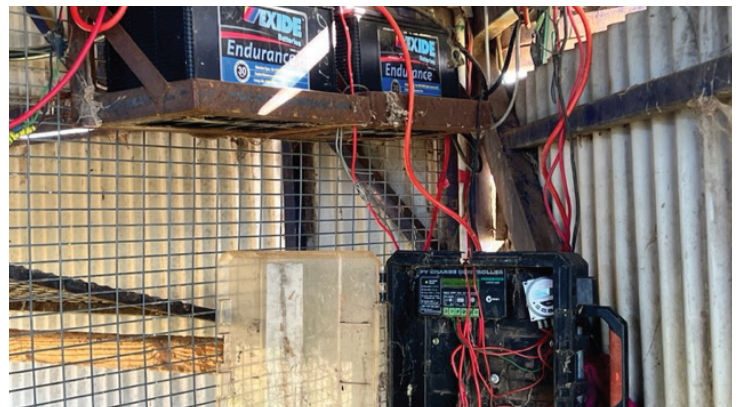

Free-Range Portable Laying Sheds Egg Grading/Packing and Associated Equipment

SHED 3

OFFERS: To be submitted in writing on the provided Offer Document by 4pm, Thur 24 August 2023

For more information or to arrange an inspection, please contact Anthony Mannes
0447 002 601 | anthony@mannesagencies.com.au | mannesagencies.com.au