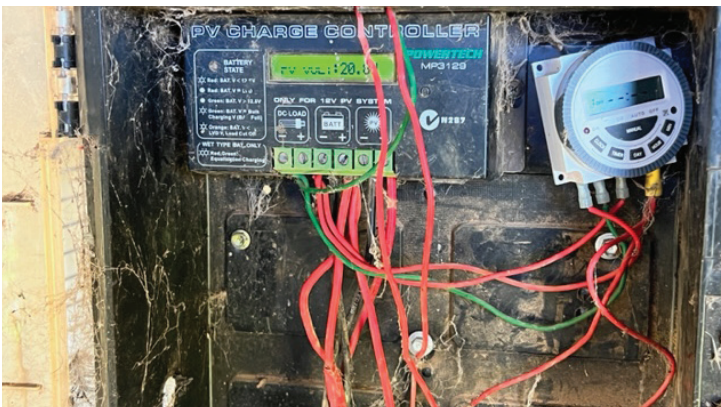

Free-Range Portable Laying Sheds Egg Grading/Packing and Associated Equipment

SHED 3

OFFERS: To be submitted in writing on the provided Offer Document by 4pm, Thur 24 August 2023

For more information or to arrange an inspection, please contact Anthony Mannes
0447 002 601 | anthony@mannesagencies.com.au | mannesagencies.com.au